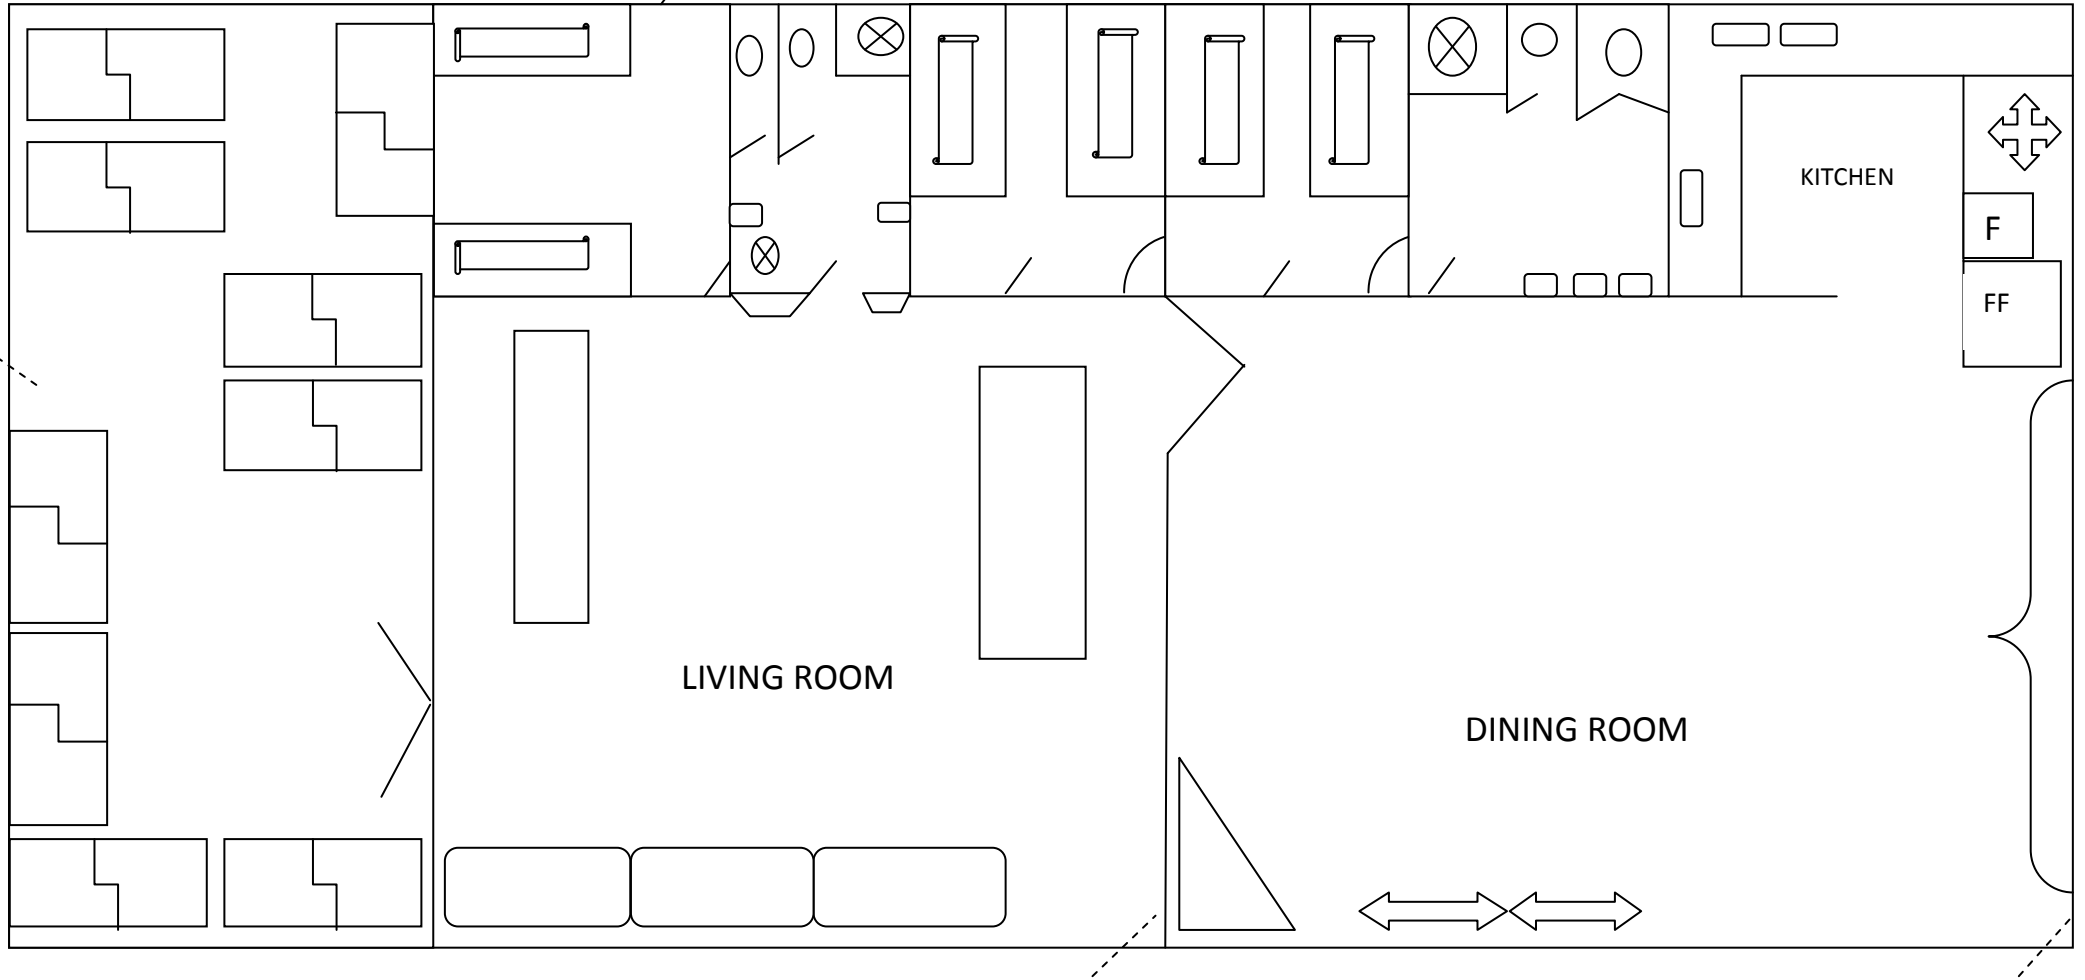

JUBILEE HOUSE

KEY

= bunk bed

○ = toilet

⊗ = shower

FF = fridge

= bed

□ = sink (kitchen or washroom)

⊕ = oven

F = freezer

= internal door

▒ = bookcase

△ = tables

⌒ = side board

= fire exit

▭ = sofa

↔ = benches

{ = cupboards