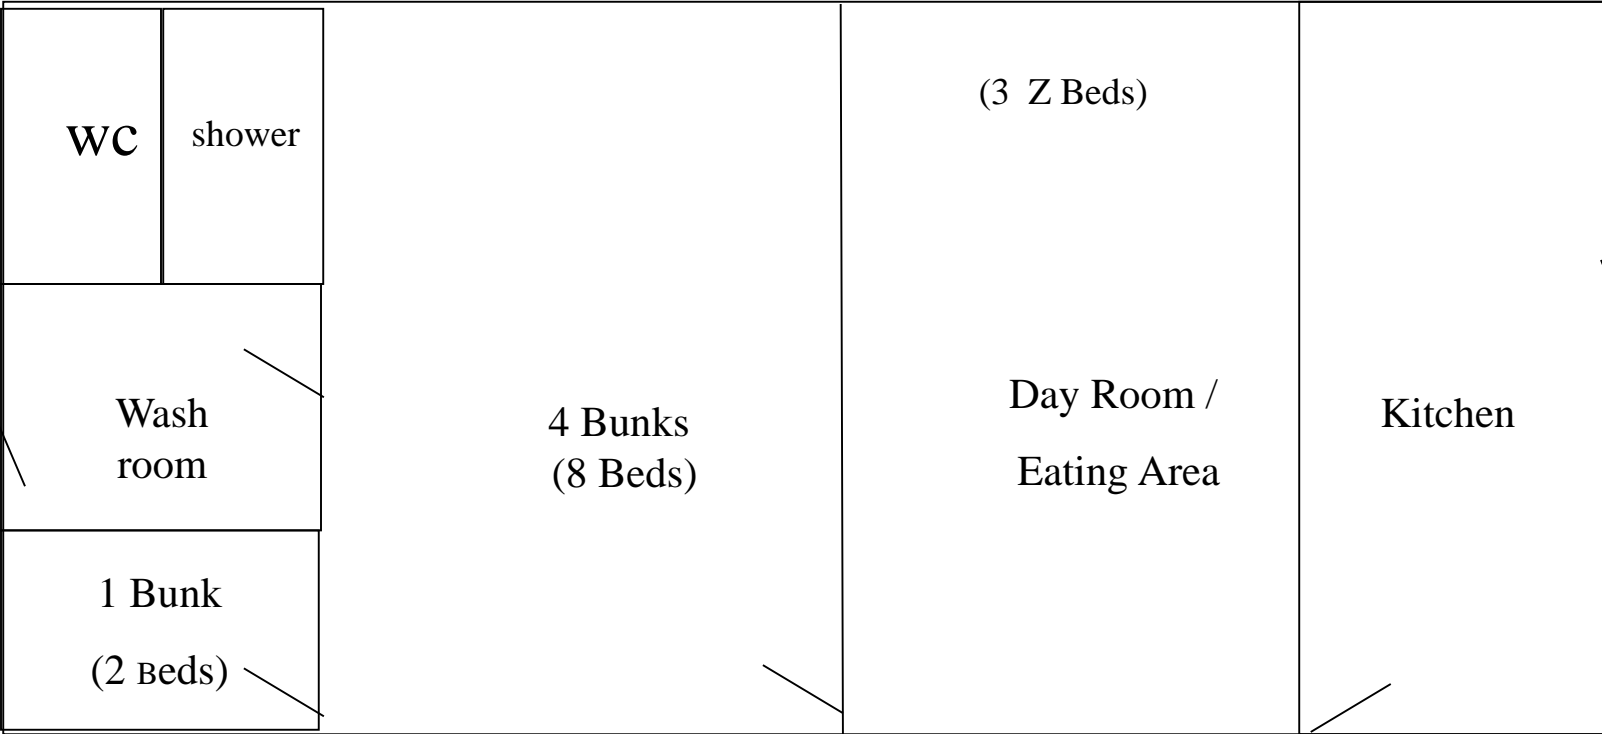

# Bungalow- Floor Plan

WC

shower

Wash  
room

1 Bunk  
(2 beds)

4 Bunks  
(8 Beds)

(3 Z Beds)

Day Room /  
Eating Area

Kitchen

Main  
Entrance